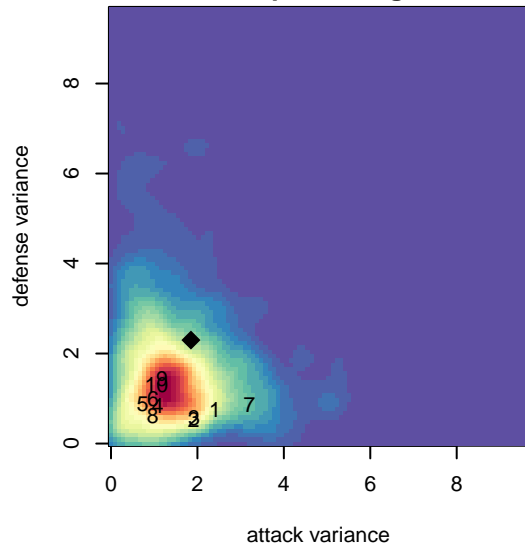

South Tacoma United Zuniga G01

South Tacoma United FC
Tacoma, WA
G01 total strength=441
attack=0.41 defense=0.2
fall league = DIII G13D1
notes= TU Mojonera; Zuniga 2013-14

alt names used:

Venues played:
2014 DIII G13D1
2014 Founders Cup G01

South Tacoma United Zuniga G01
Dots are actual minus expected GF (blue circles) and GA (red triangles).
Blue line is smoothed change in attack strength. Red is smoothed change in defense strength.

**attack and defense variance (black dot)
relative to other teams
and top 10 in region**