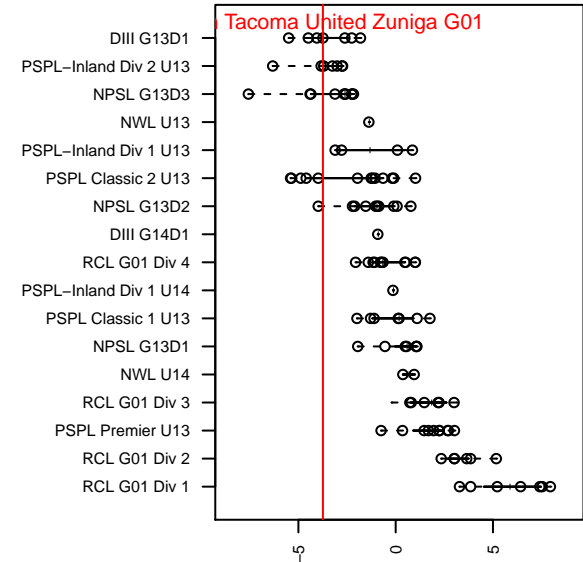

**attack and defense rating
relative to others at age
and all opponents in last 13 months**