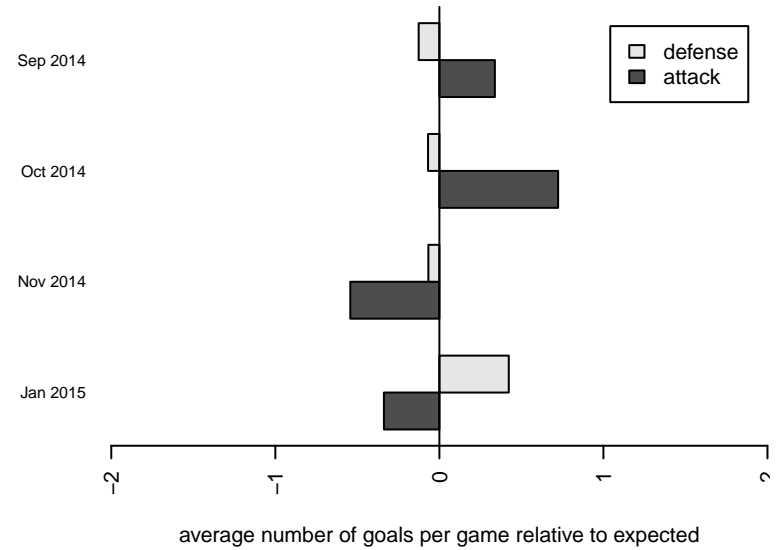

Performance relative to 13 month average